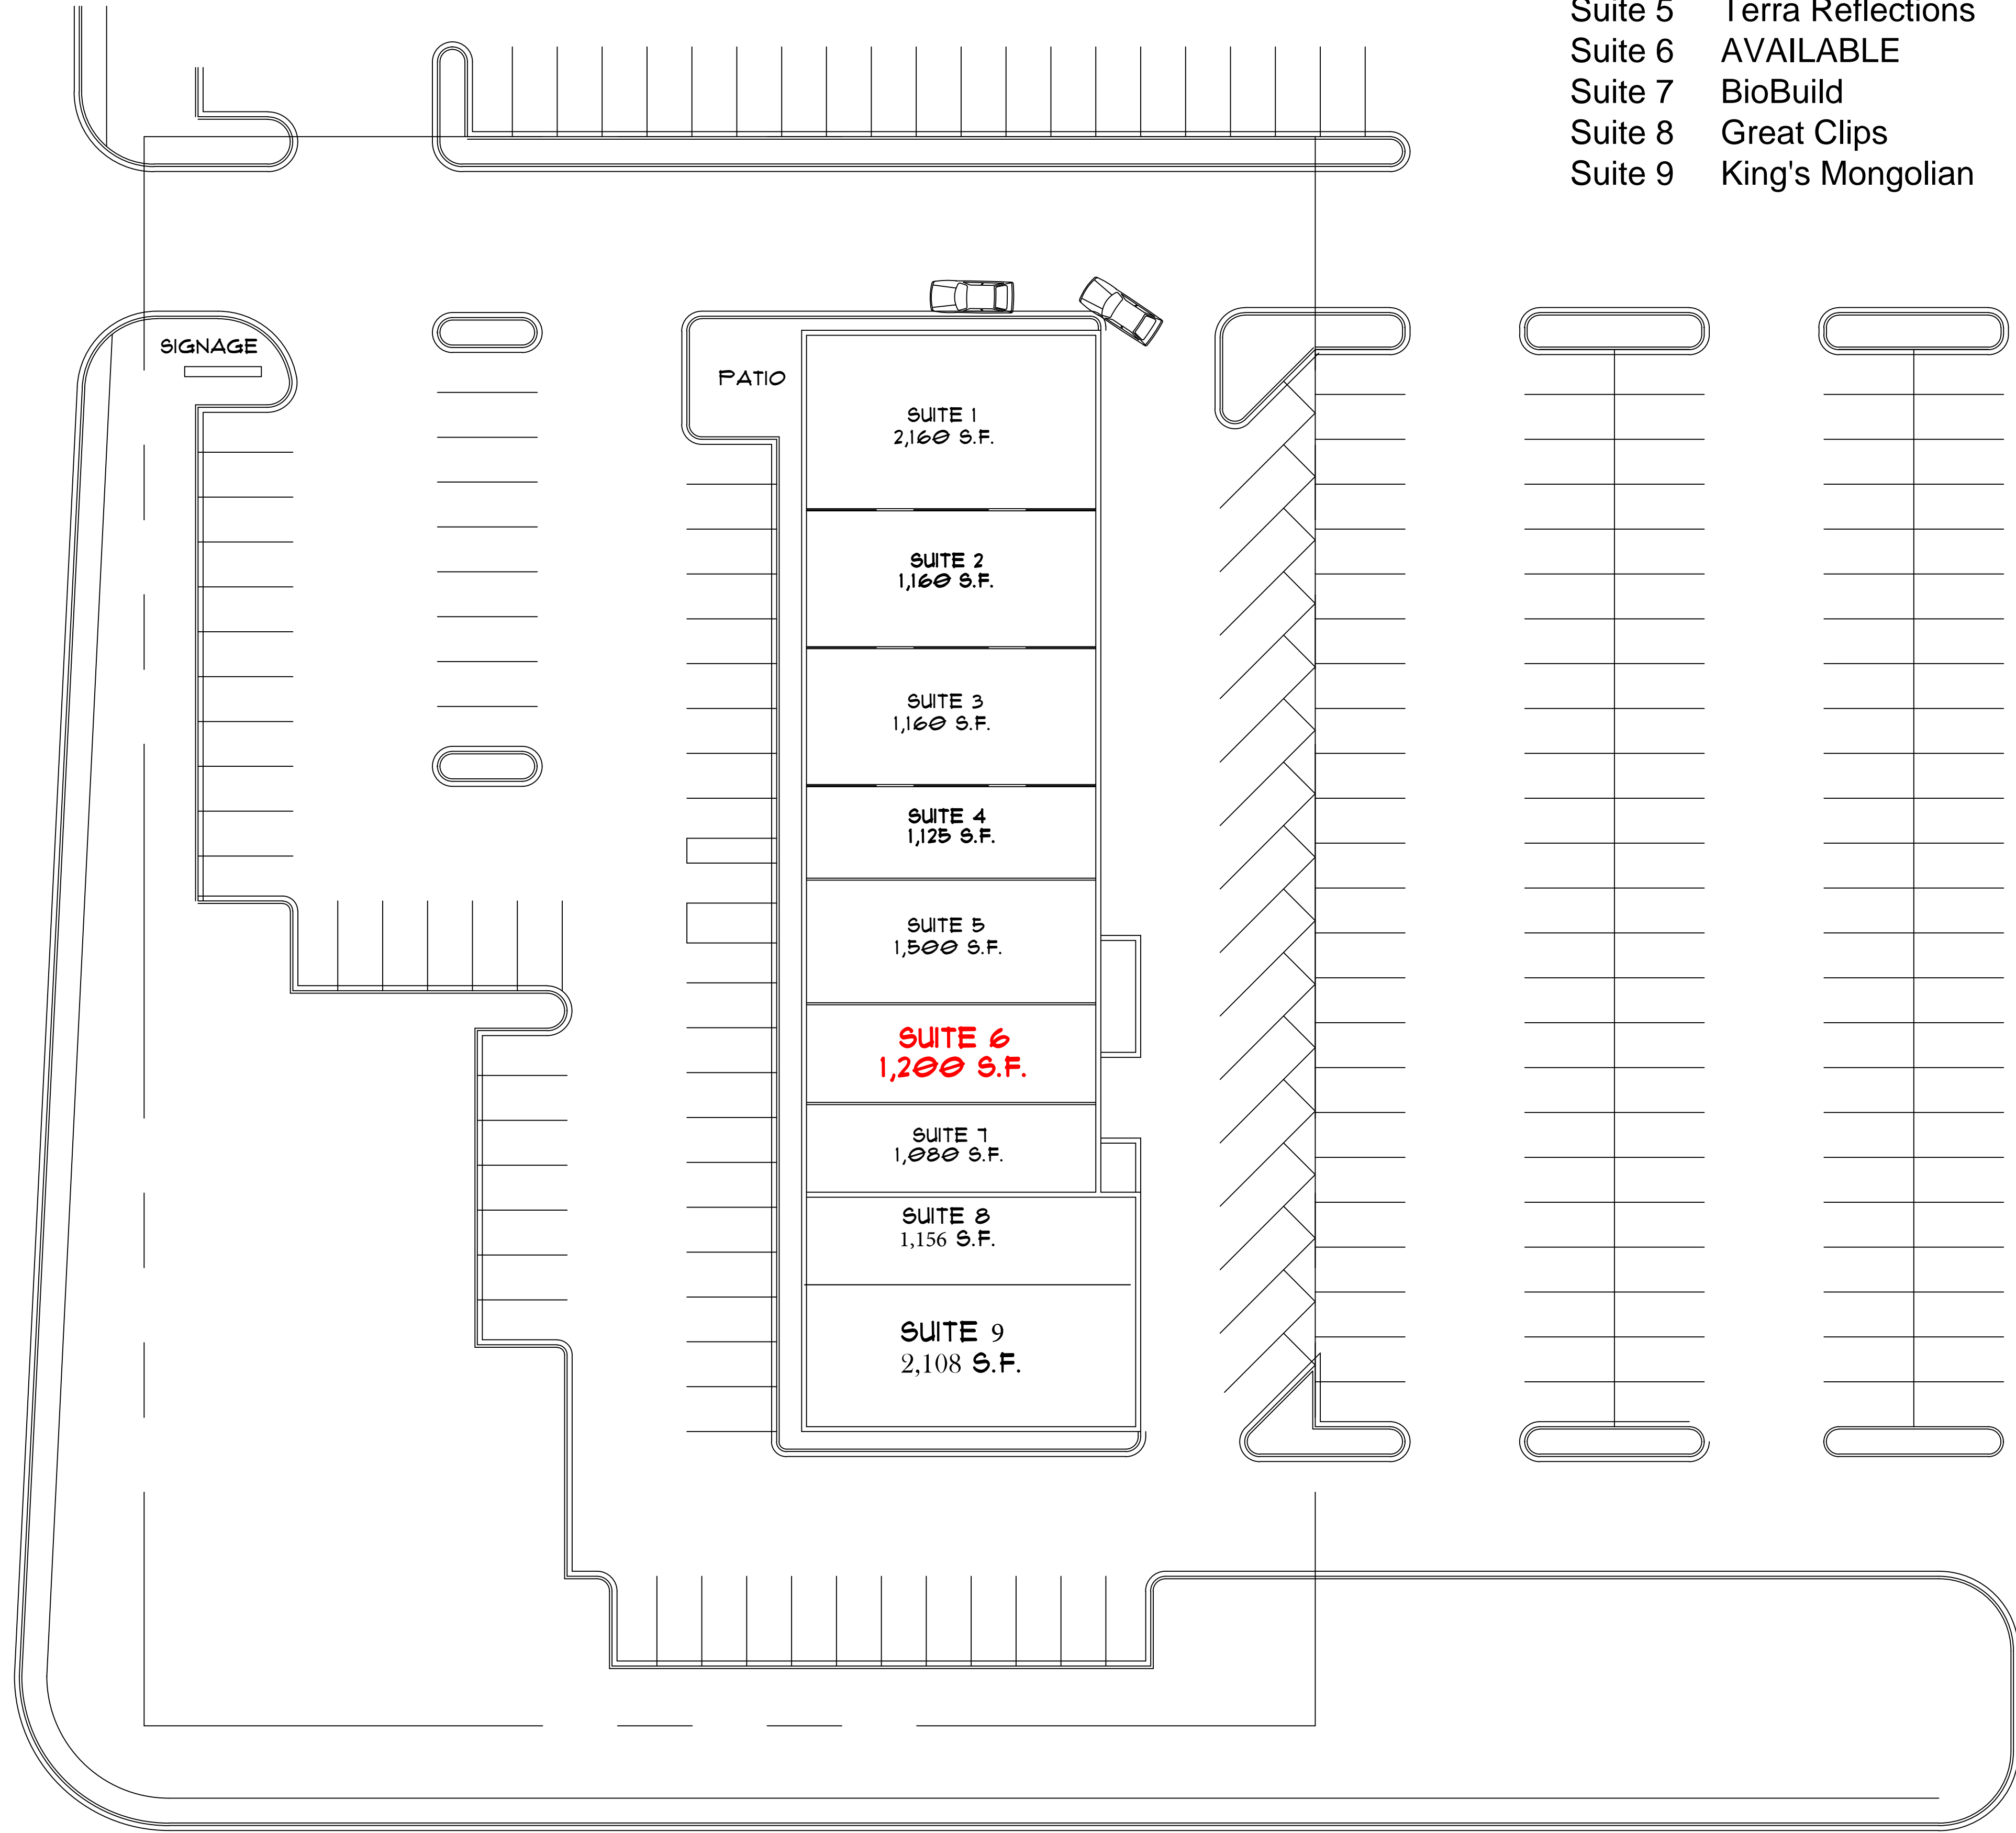

STATE HWY. 169/SOUTH POKEGAMA AVENUE

| | | |
|---------|-------------------|------------|
| Suite 1 | Caribou Coffee | 2,160 S.F. |
| Suite 2 | Cricket Wireless | 1,160 S.F. |
| Suite 3 | Papa Murphy's | 1,160 S.F. |
| Suite 4 | Coin Box | 1,125 S.F. |
| Suite 5 | Terra Reflections | 1,500 S.F. |
| Suite 6 | AVAILABLE | 1,200 S.F. |
| Suite 7 | BioBuild | 1,080 S.F. |
| Suite 8 | Great Clips | 1,156 S.F. |
| Suite 9 | King's Mongolian | 2,108 S.F. |

21ST STREET SOUTHEAST