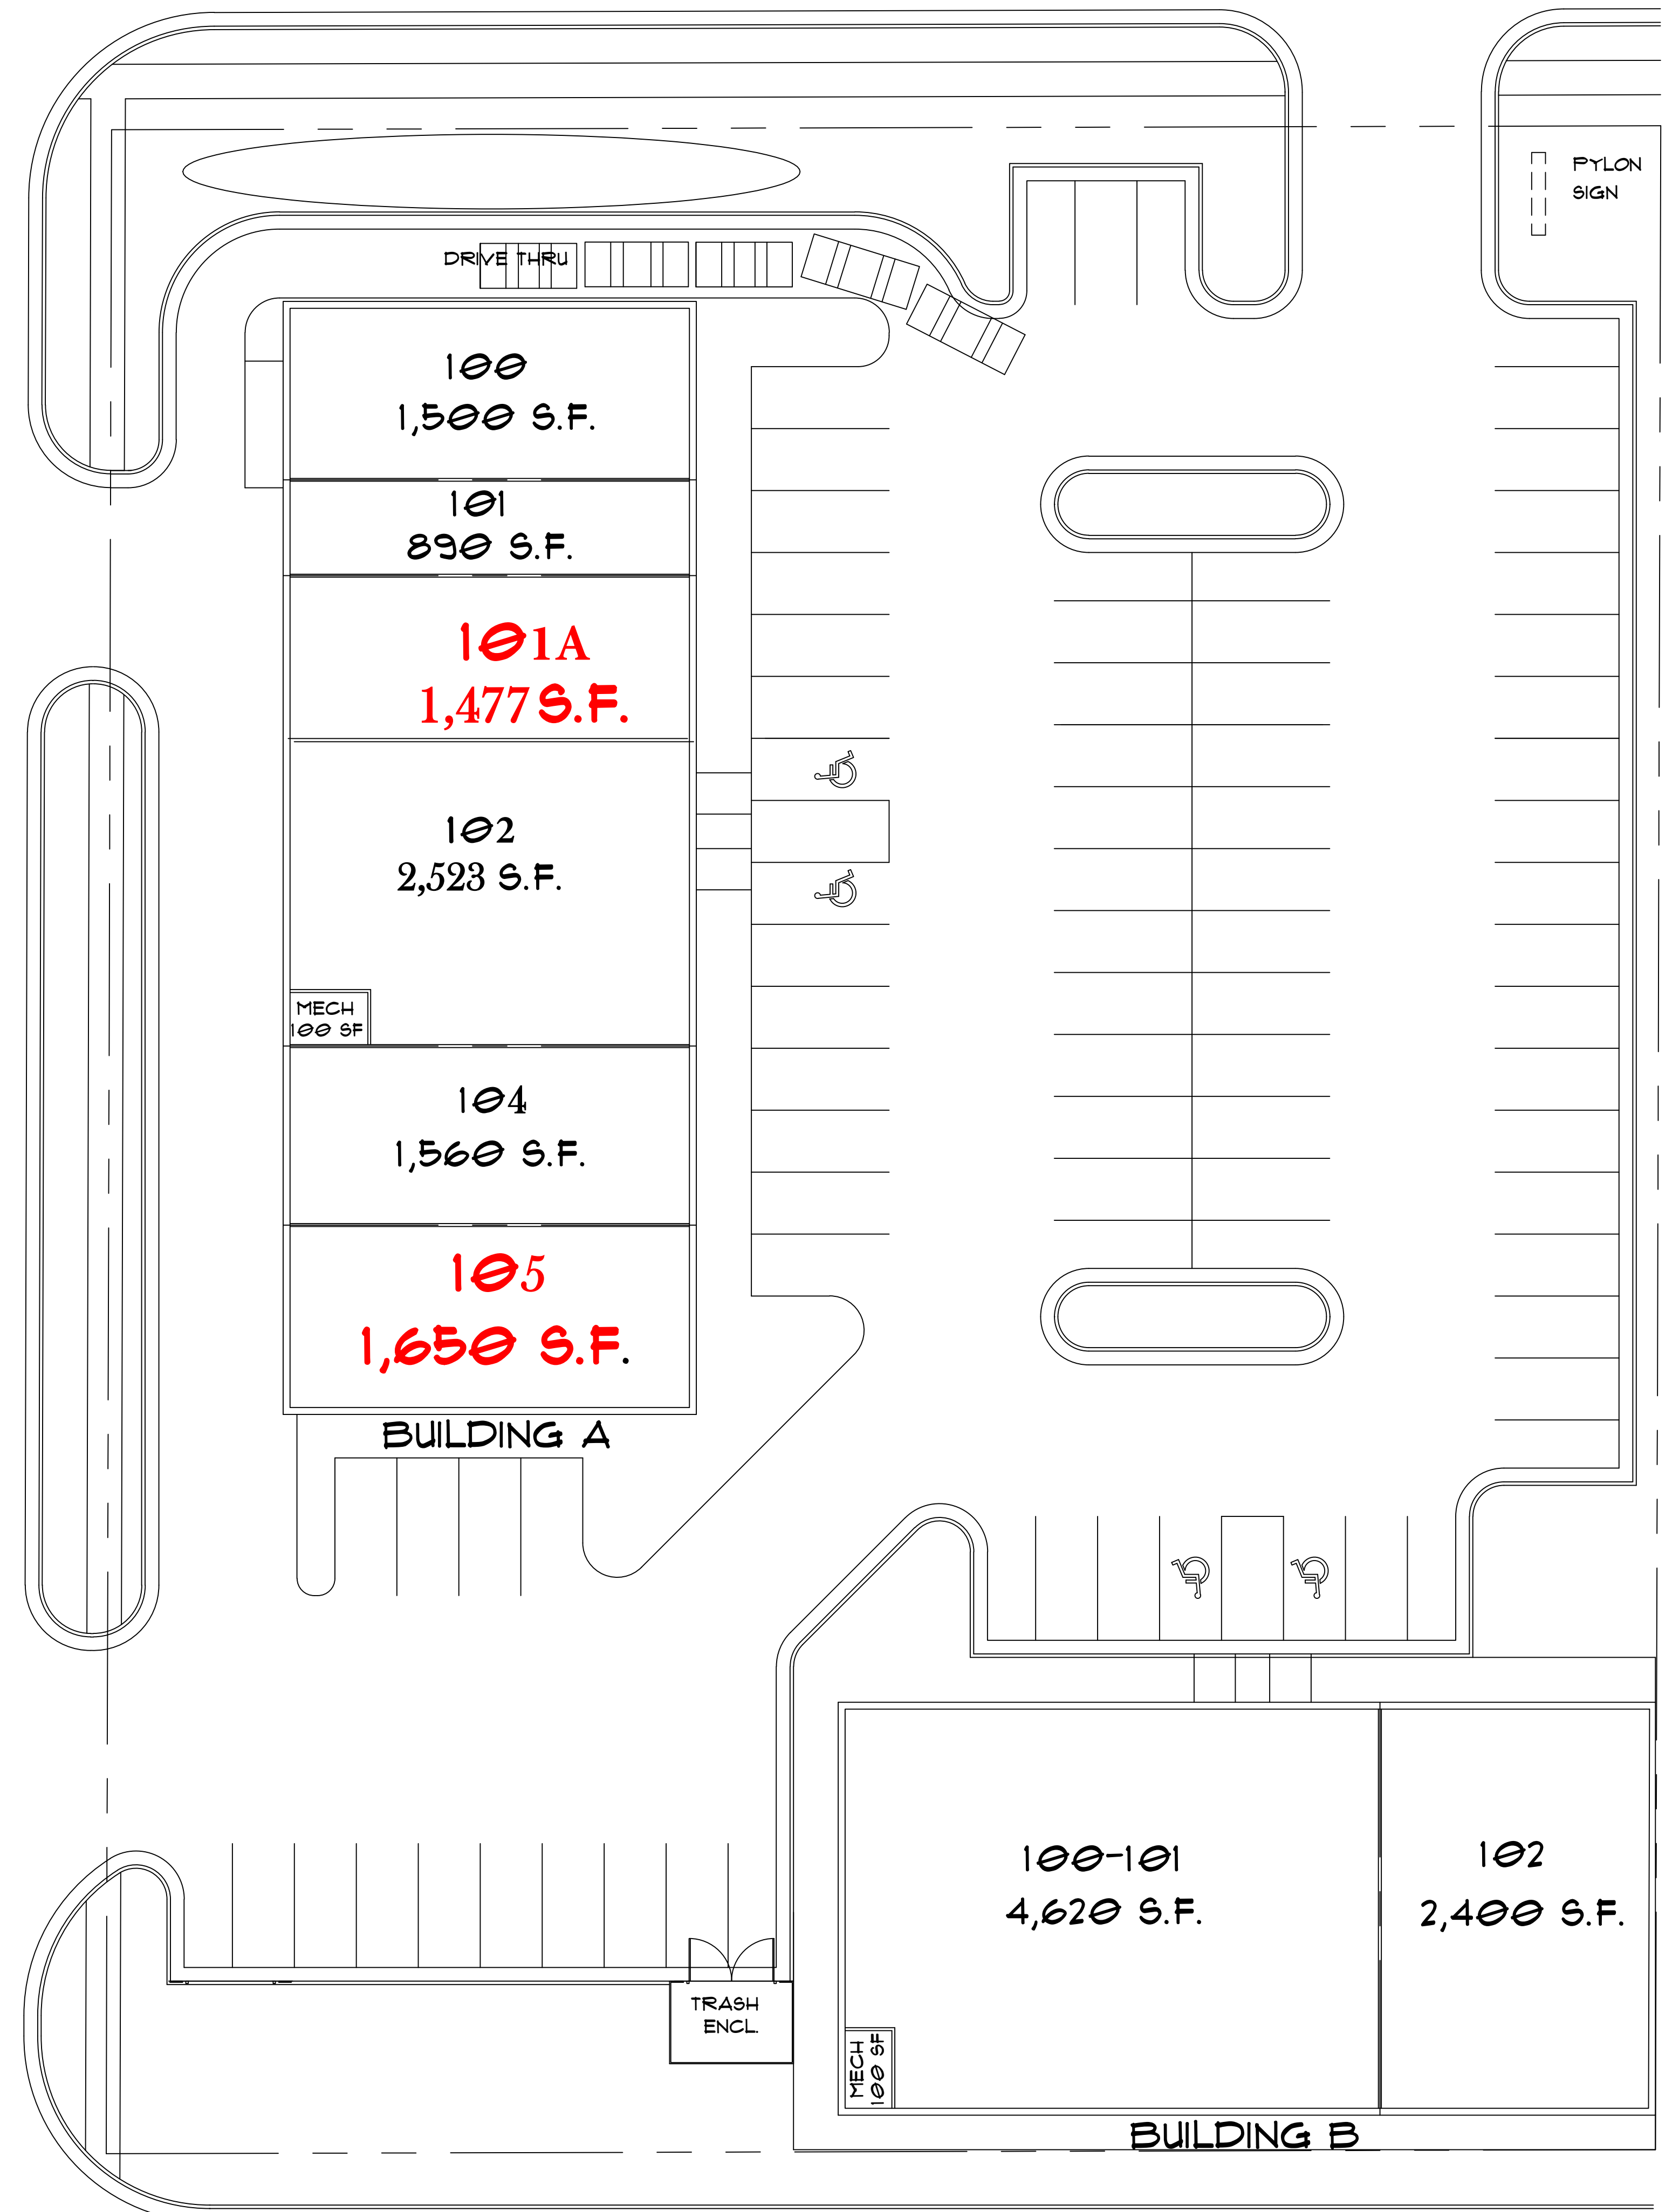

8TH STREET SOUTH

BUILDING A:

100	Papa Murphy's	1,500 S.F.
101	Cartridge World	890 S.F.
101A	AVAILABLE	1,477 S.F.
102	Shopko Optical	2,523 S.F.
104	Fantastic Sams	1,560 S.F.
105	AVAILABLE	1,650 S.F.

BUILDING B:

100-101	I Spoon	4,620 S.F.
102	AT&T	2,400 S.F.

PETERSON AVENUE

9TH STREET SOUTH