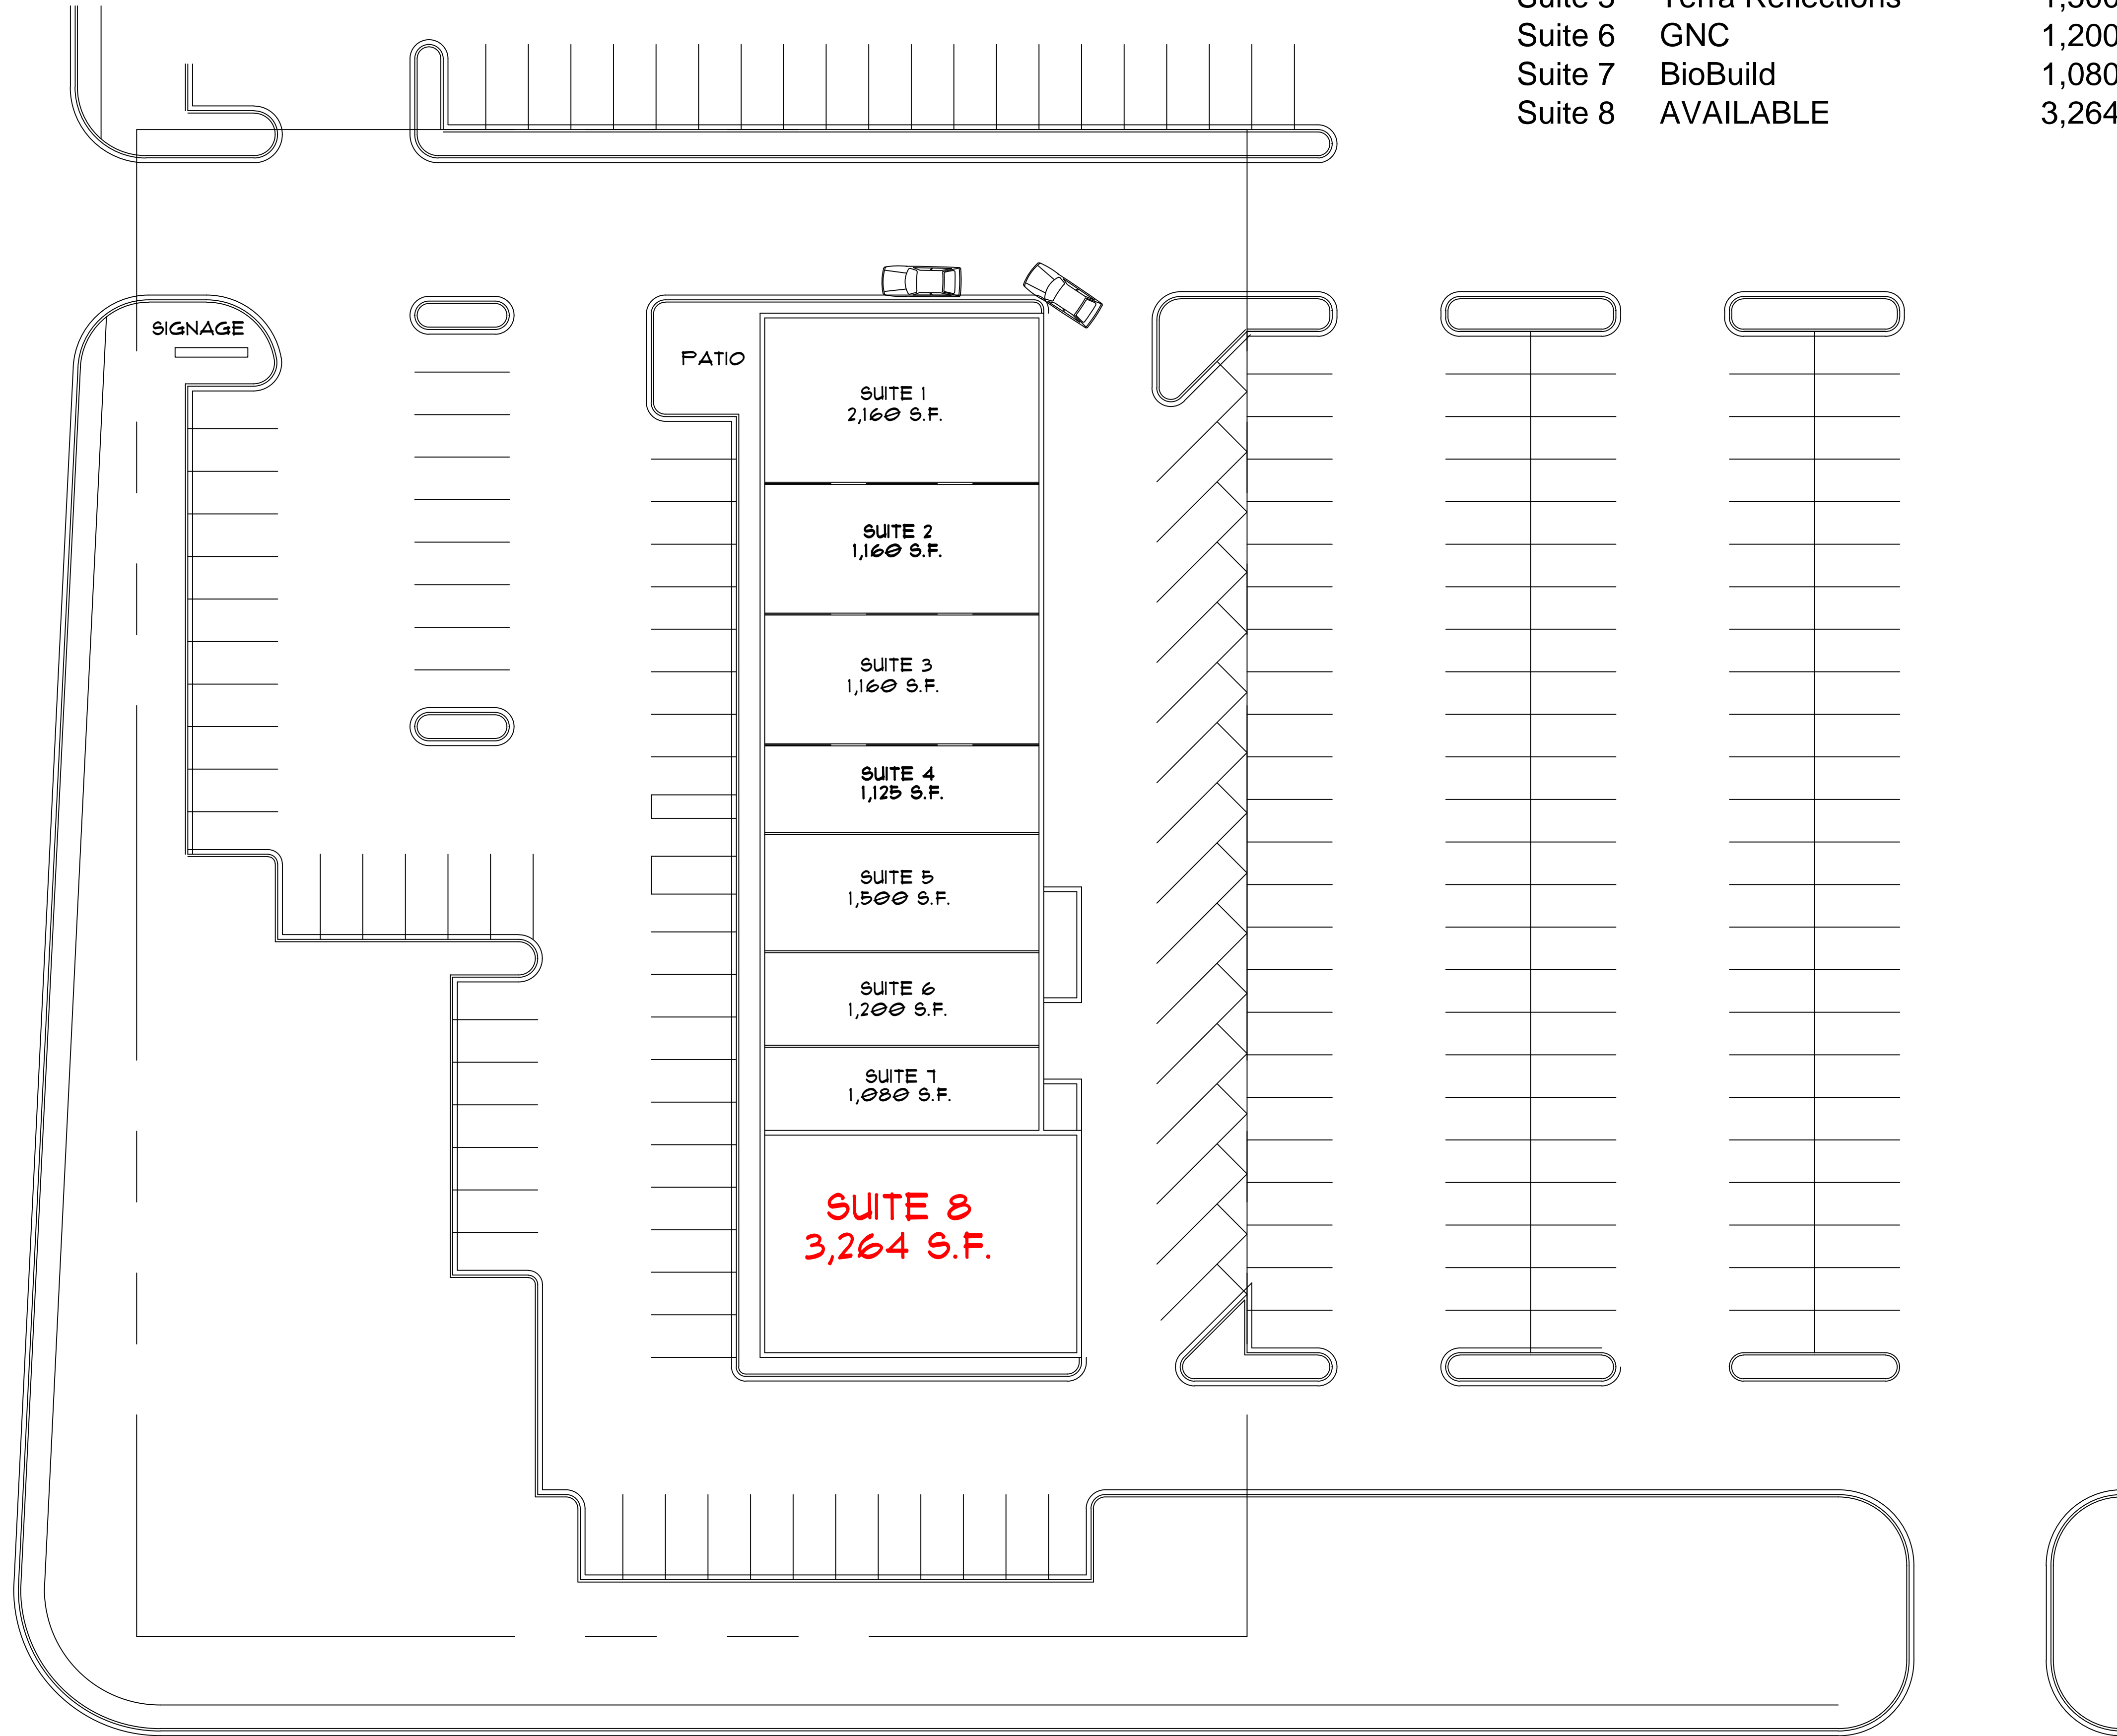

STATE HWY. 169/SOUTH POKEGAMA AVENUE

21ST STREET SOUTHEAST

Suite 1	Caribou Coffee	2,160 S.F.
Suite 2	Cricket Wireless	1,160 S.F.
Suite 3	Papa Murphy's	1,160 S.F.
Suite 4	Coin Box	1,125 S.F.
Suite 5	Terra Reflections	1,500 S.F.
Suite 6	GNC	1,200 S.F.
Suite 7	BioBuild	1,080 S.F.
Suite 8	AVAILABLE	3,264 S.F.