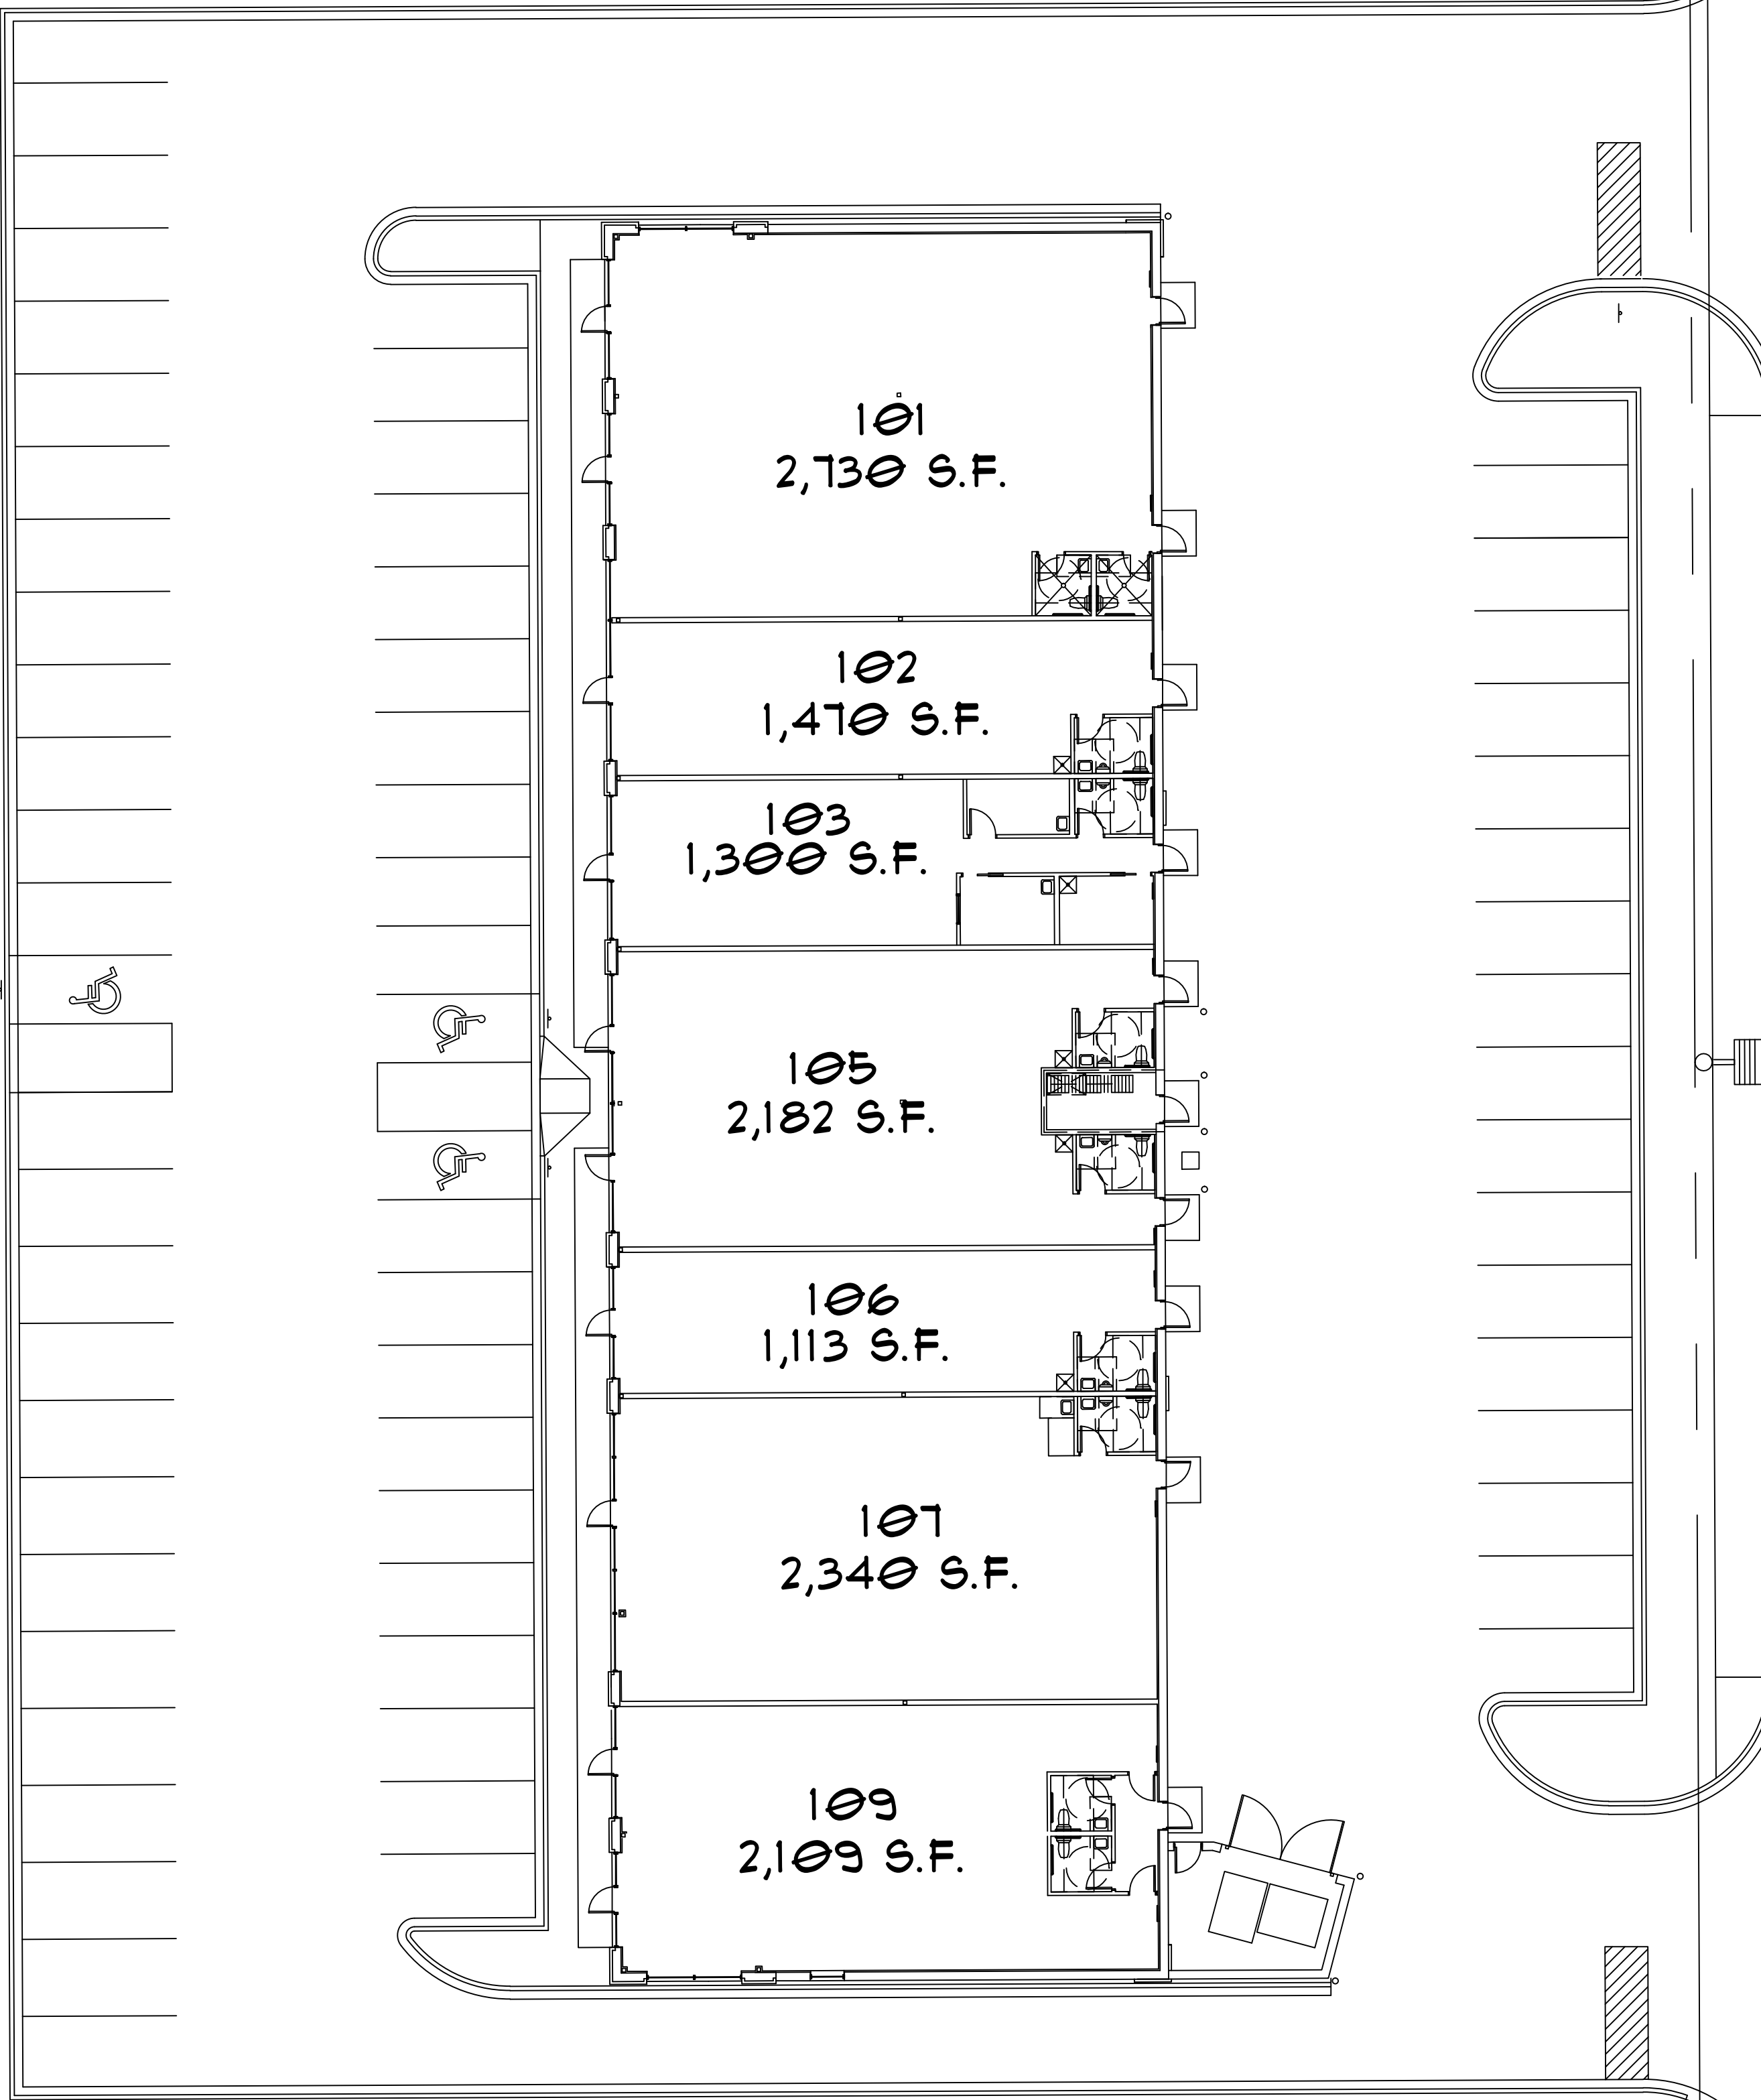

POKEGAMA AVENUE SOUTH

- Space 101
- Space 102
- Space 103
- Space 105
- Space 106
- Space 107
- Space 109

- Pizza Hut/Wing Street
- CosmoProf
- Pink Poppy Boutique
- Tobacco N Vape
- Nails Spa
- Vision Pro Optical
- Healthy Tan

PYLON SIGN

WAL-MART PARKING LOT