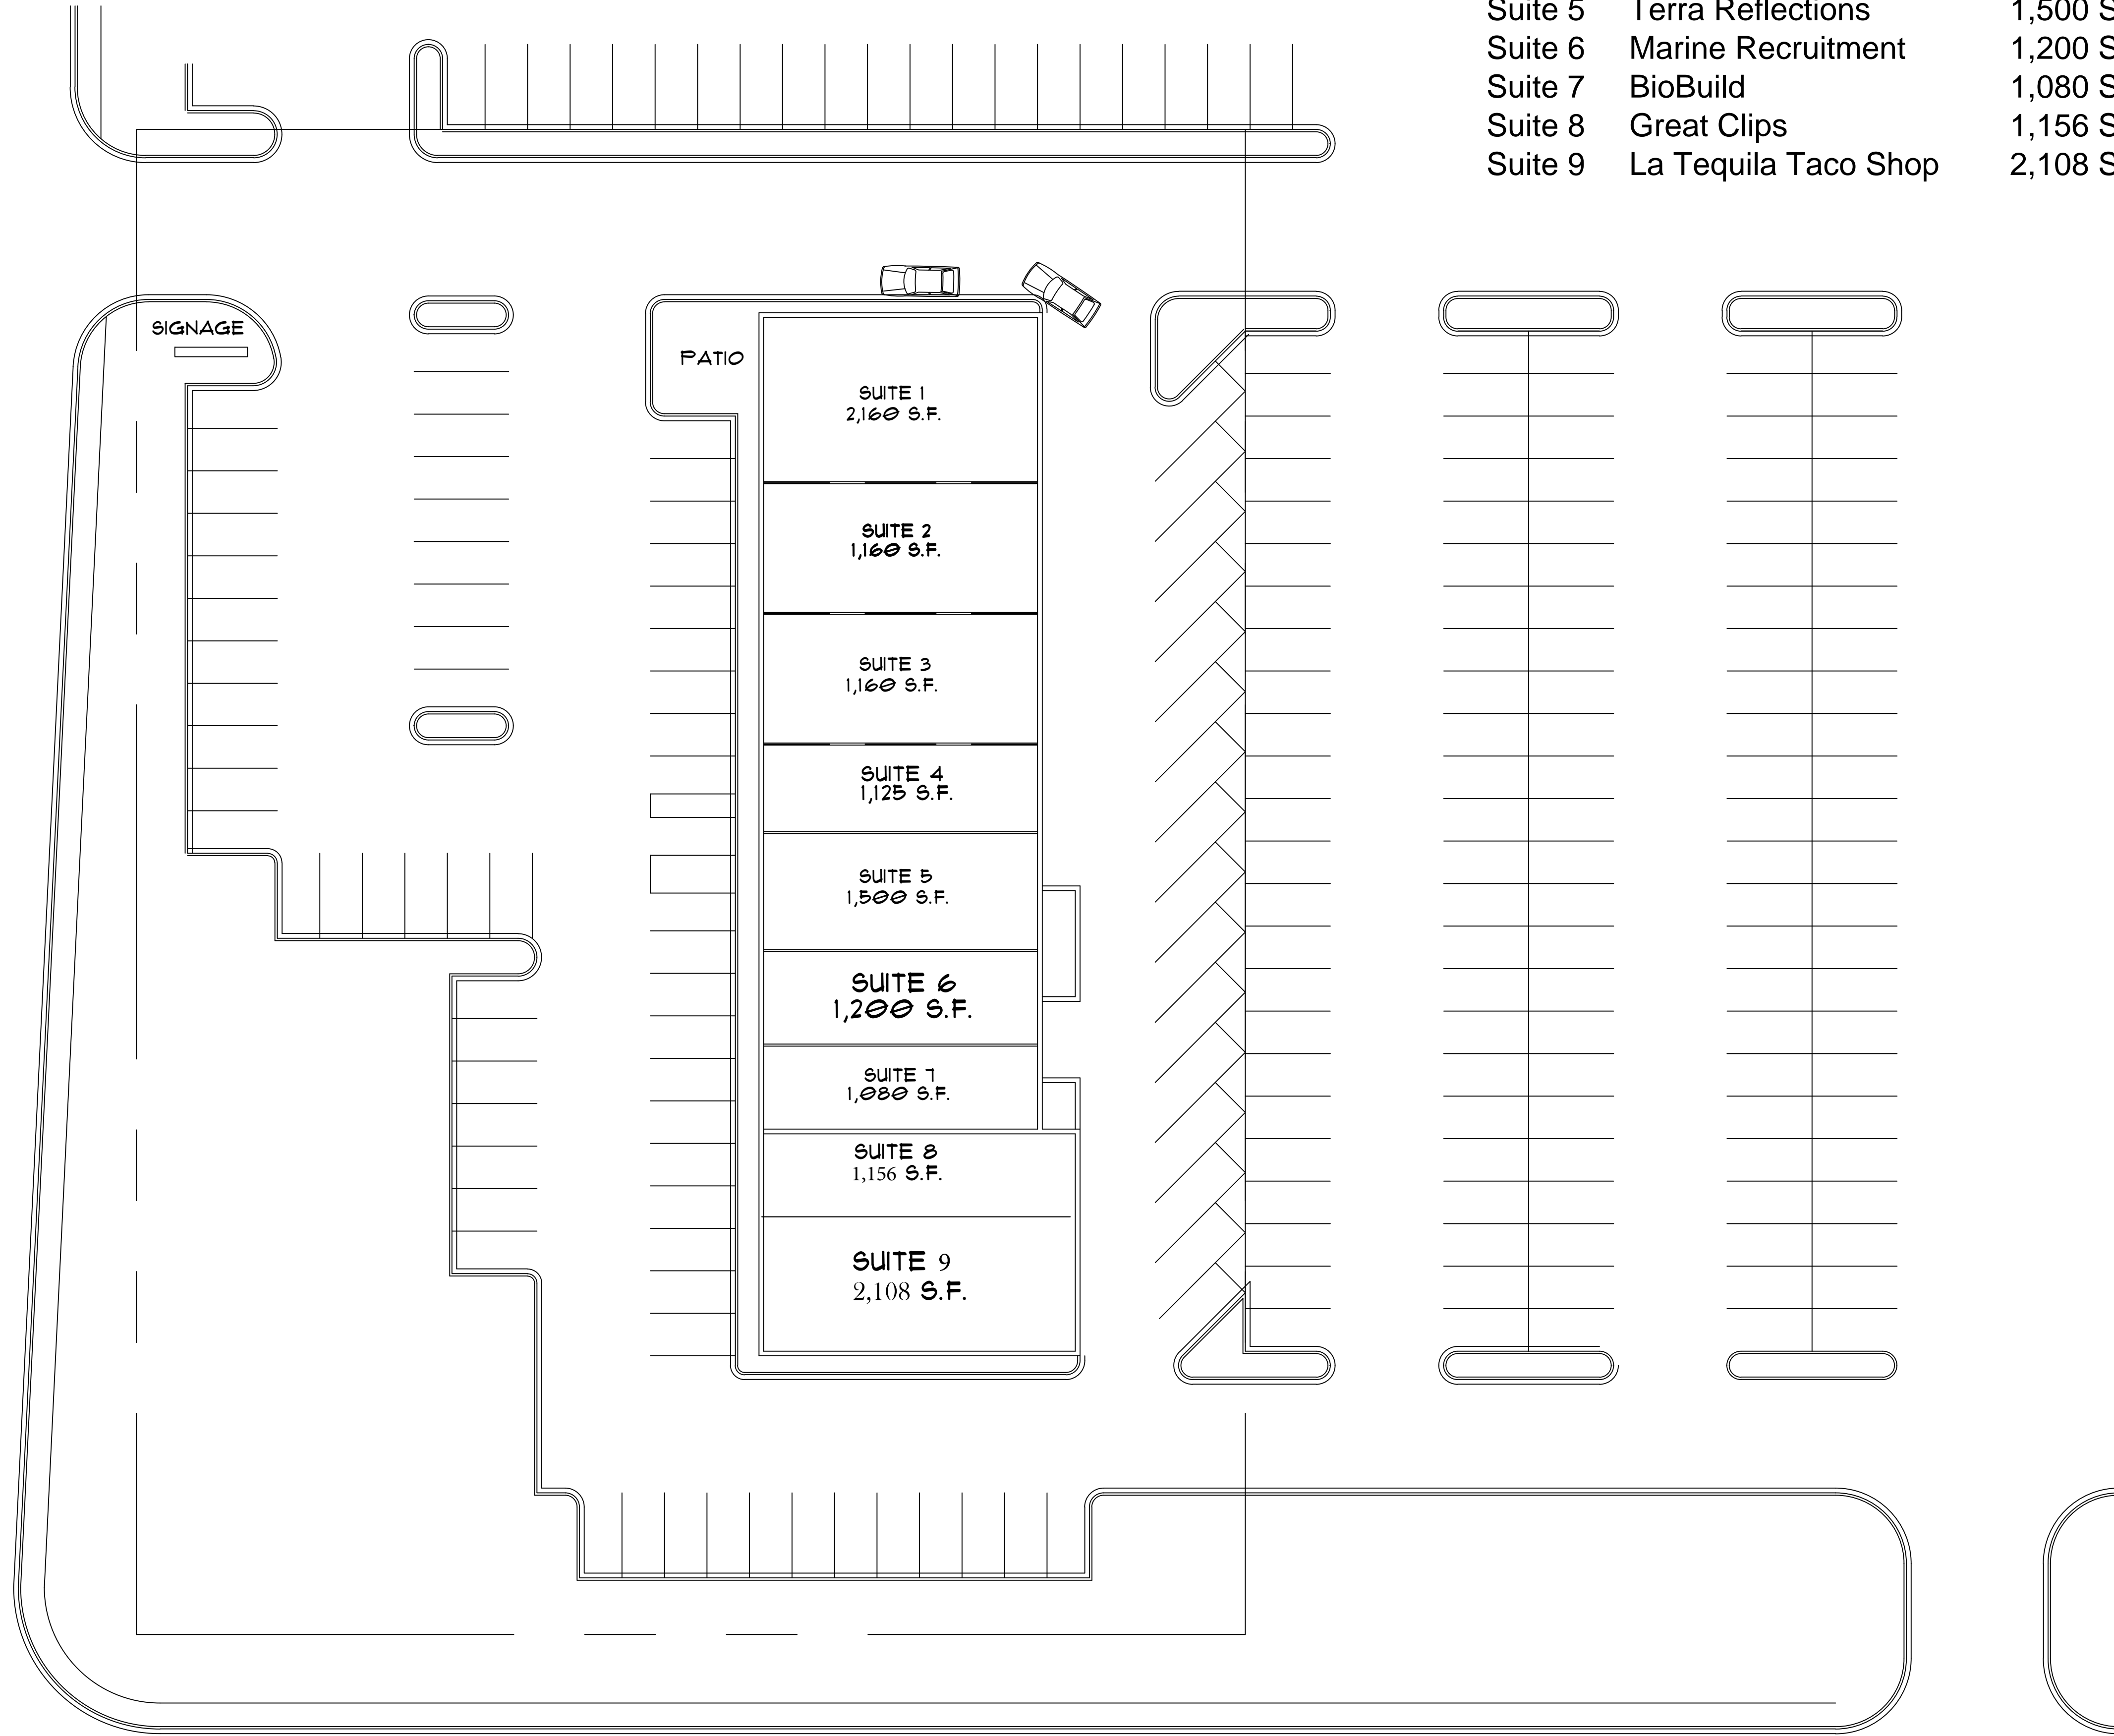

STATE HWY. 169/SOUTH POKEGAMA AVENUE

Suite 1	Caribou Coffee	2,160 S.F.
Suite 2	Cricket Wireless	1,160 S.F.
Suite 3	Papa Murphy's	1,160 S.F.
Suite 4	The Haul	1,125 S.F.
Suite 5	Terra Reflections	1,500 S.F.
Suite 6	Marine Recruitment	1,200 S.F.
Suite 7	BioBuild	1,080 S.F.
Suite 8	Great Clips	1,156 S.F.
Suite 9	La Tequila Taco Shop	2,108 S.F.

21ST STREET SOUTHEAST