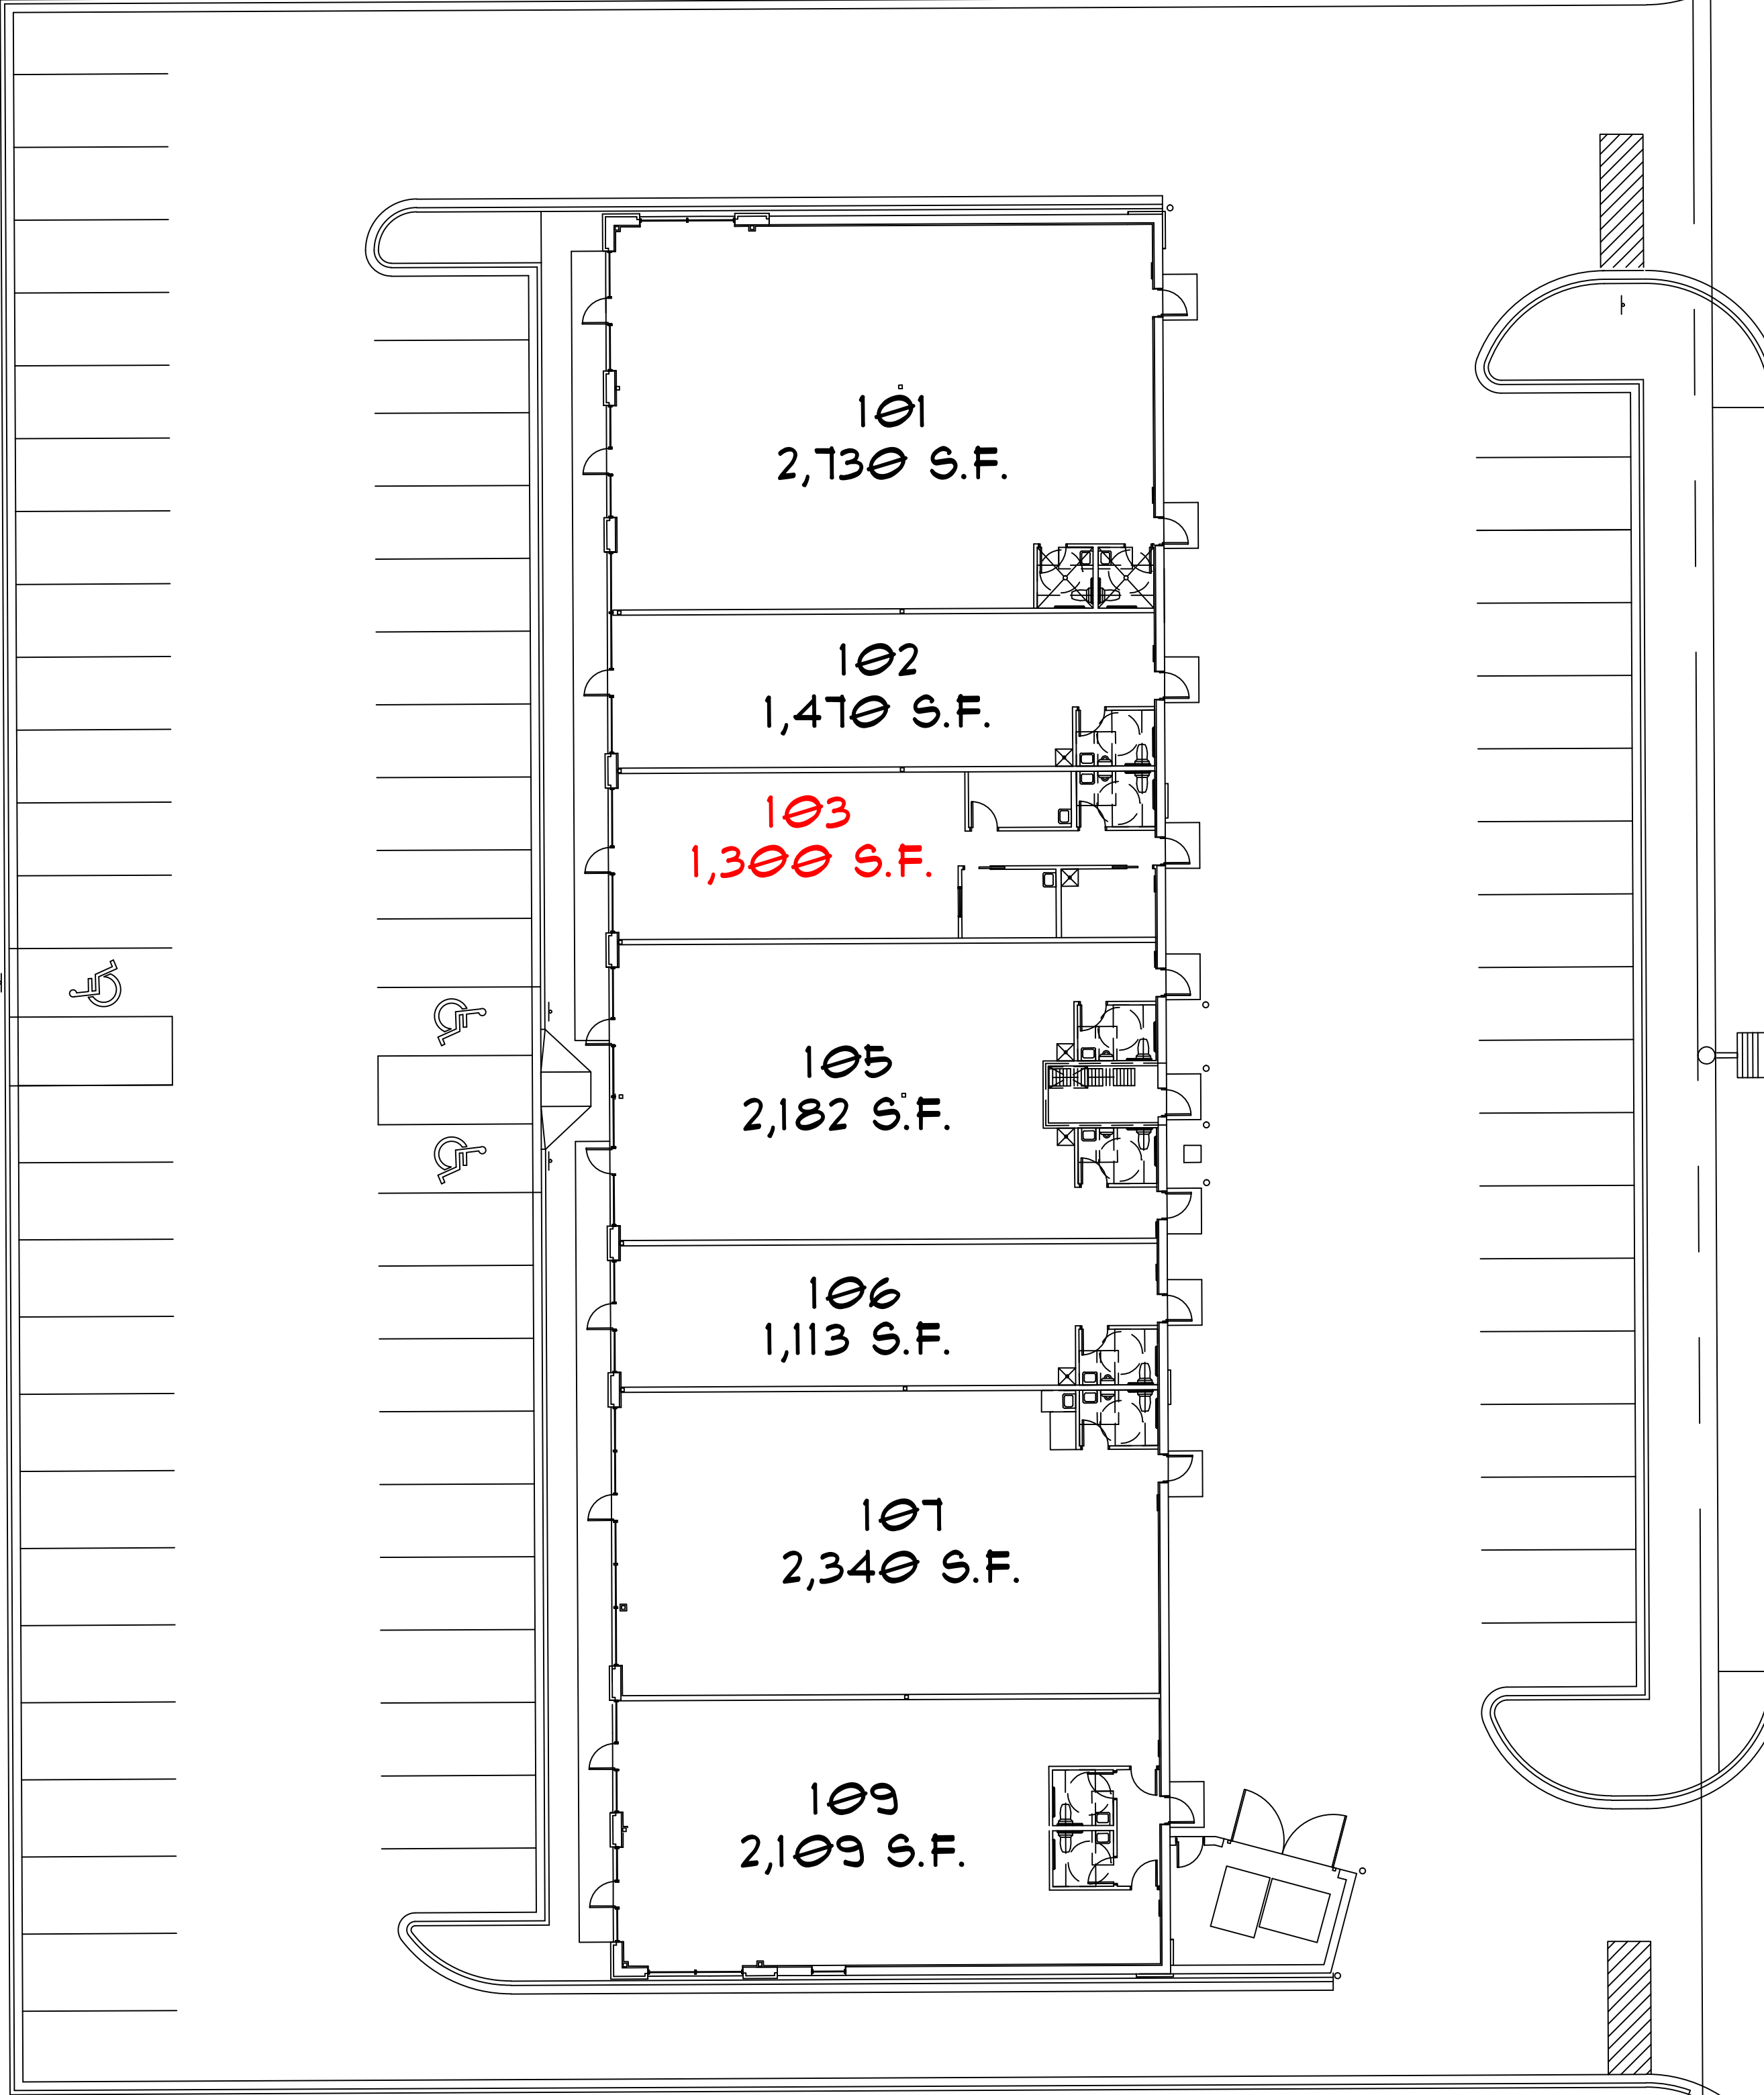

POKEGAMA AVENUE SOUTH

- Space 101
- Space 102
- Space 103
- Space 105
- Space 106
- Space 107
- Space 109

- Pizza Hut/Wing Street
- CosmoProf
- 1,300 SF Available
- GameStop
- Nails Spa
- Vision Pro Optical
- Healthy Tan

PYLON SIGN

101
2,730 S.F.

102
1,470 S.F.

103
1,300 S.F.

105
2,182 S.F.

106
1,113 S.F.

107
2,340 S.F.

109
2,109 S.F.

WAL-MART
PARKING
LOT