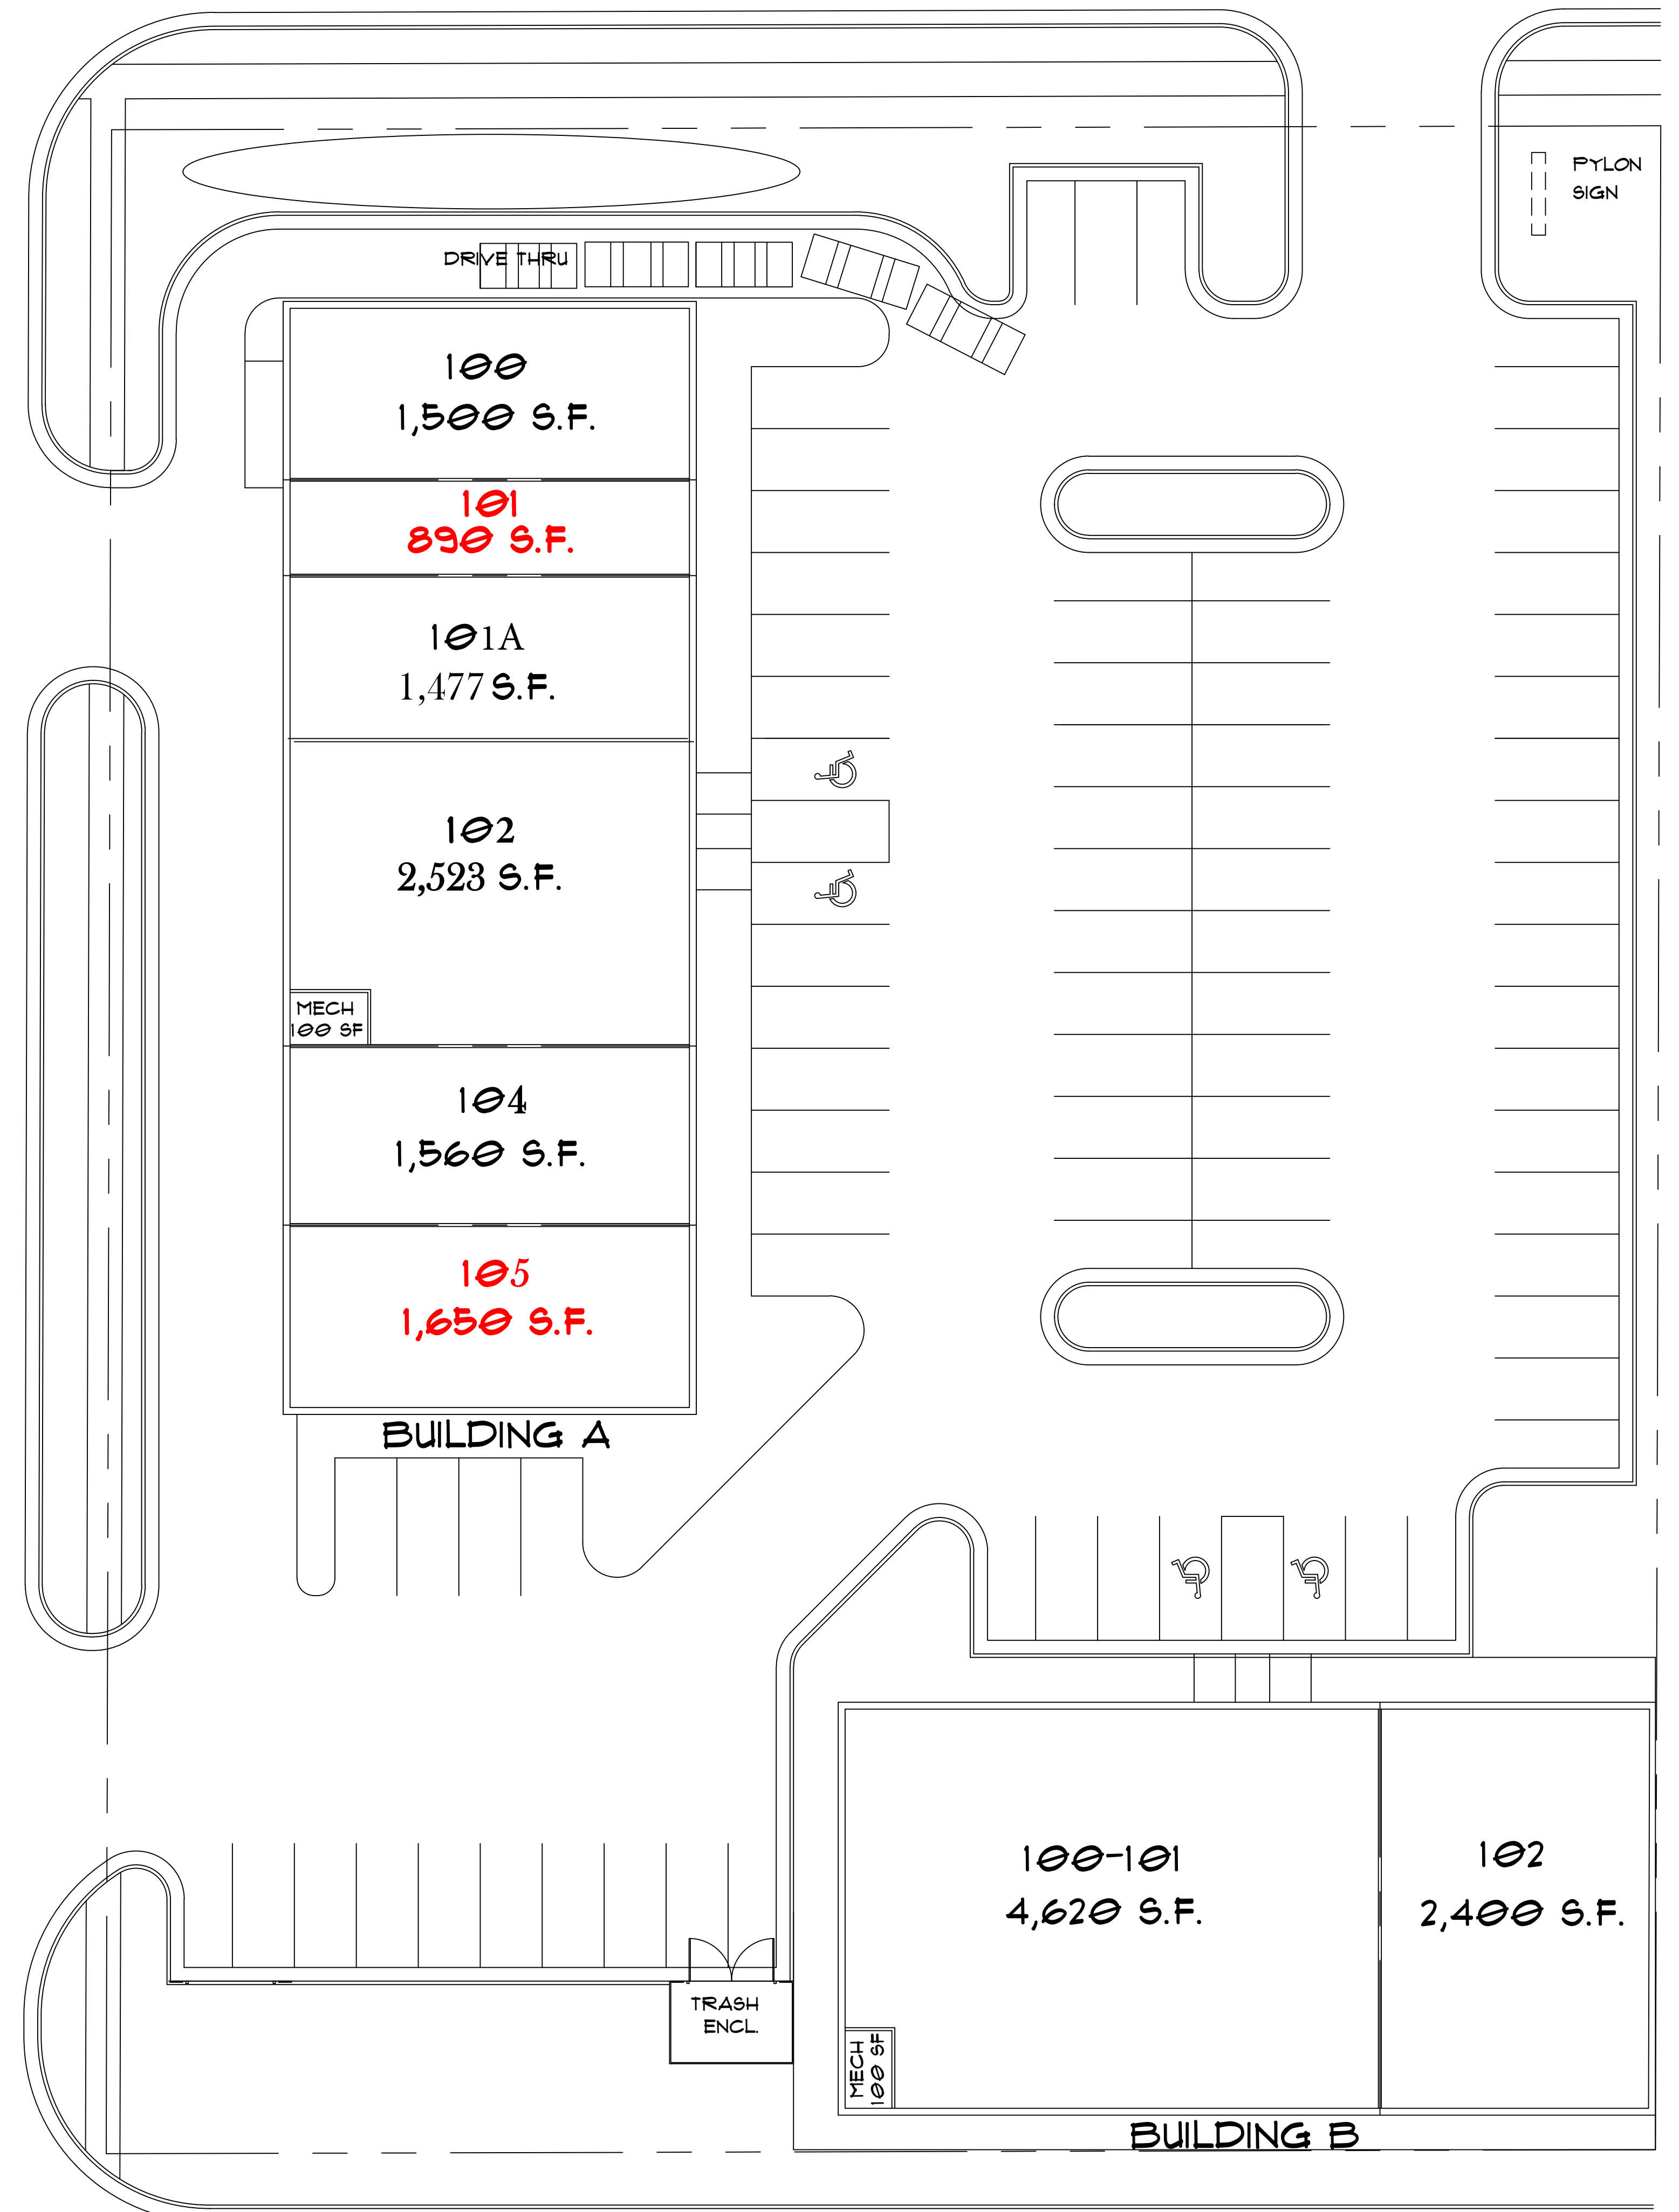

8TH STREET SOUTH

BUILDING A:

100	Papa Murphy's	1,500 S.F.
101	AVAILABLE	890 S.F.
101A	CBD American Shaman	1,477 S.F.
102	Shopko Optical	2,523 S.F.
104	Fantastic Sams	1,560 S.F.
105	AVAILABLE	1,650 S.F.

BUILDING B:

100-101	I Spoon	4,620 S.F.
102	AT&T	2,400 S.F.

PETERSON AVENUE

9TH STREET SOUTH